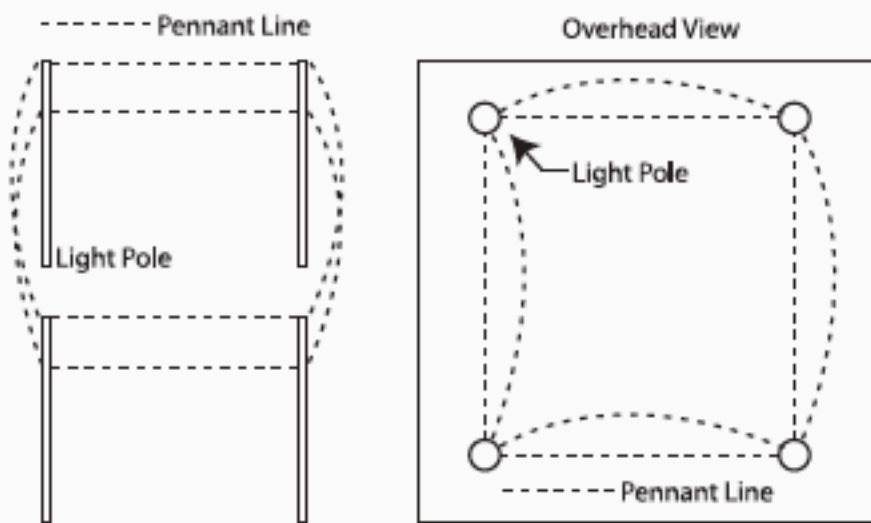

2nd. Priority: Pole To Pole

(only if all poles are in front of store)