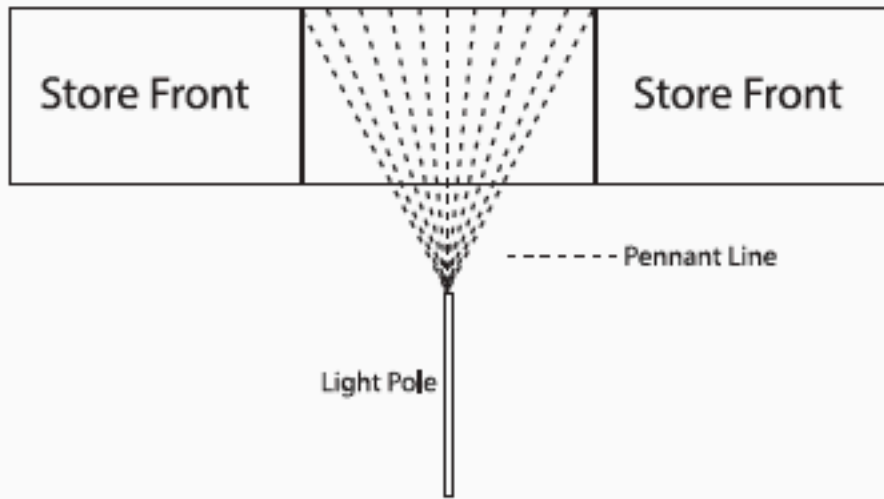

1st. Priority: Roof To Light Pole